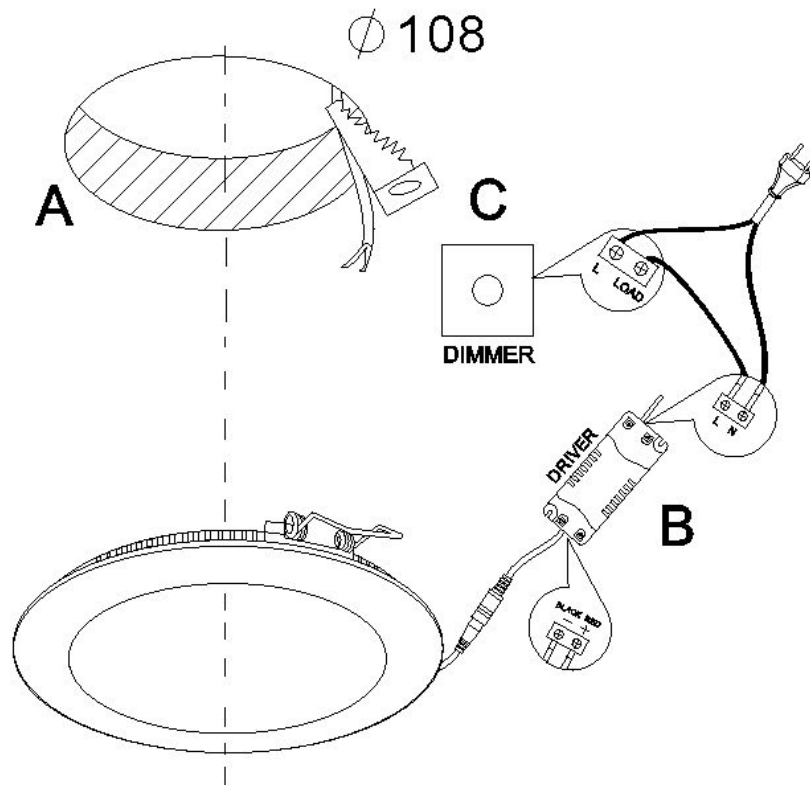

Line drawing of the item

Item number: 28906/11/31

Installation drawing (the same as it in its instruction manual)

Technical details

materials used:	Die-casting Aluminum
color:	Matt white
dimmable and how is the fixture dimmable:	Triac dimmable
size:	19mm
Height:	
Length:	
Width:	Φ117mm
Net Weight:	0.26kg
power requirements:	220-240V~50/60 Hz
bulb type and Wattage Range:	SMD3528 8W
number of bulbs:	72pcs
IP degree:	IP40