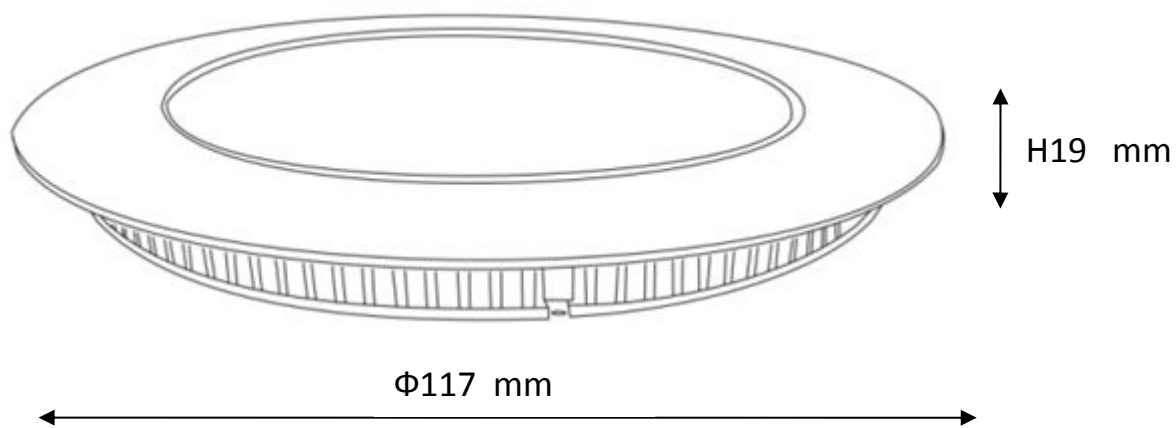

Line drawing of the item

Item number: 28906/11/31

Installation drawing (the same as it in its instruction manual)

Technical details

materials used:	Die-casting Aluminum
color:	Matt white
dimmable and how is the fixture dimmable:	Triac dimmable
size:	19mm
Height:	
Length:	
Width:	Φ117mm
Net Weight:	0.26kg
power requirements:	220-240V~50/60 Hz
bulb type and Wattage Range:	SMD3528 8W
number of bulbs:	72pcs
IP degree:	IP40