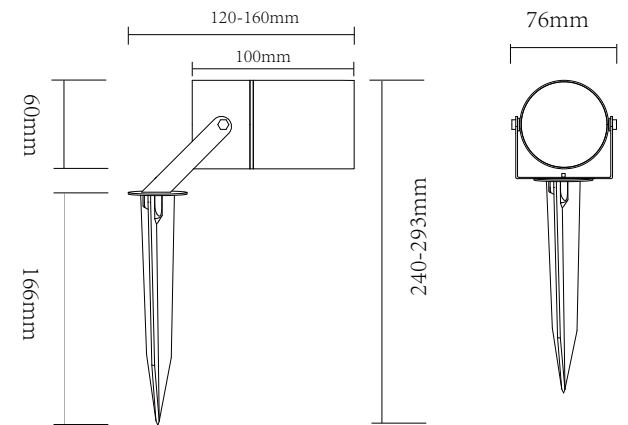

Instruction

O025FL-01B

1 x GU10 (20W)

Model: O025FL-01B
Collection: Outdoor
Series: Scope

Floor Lamps