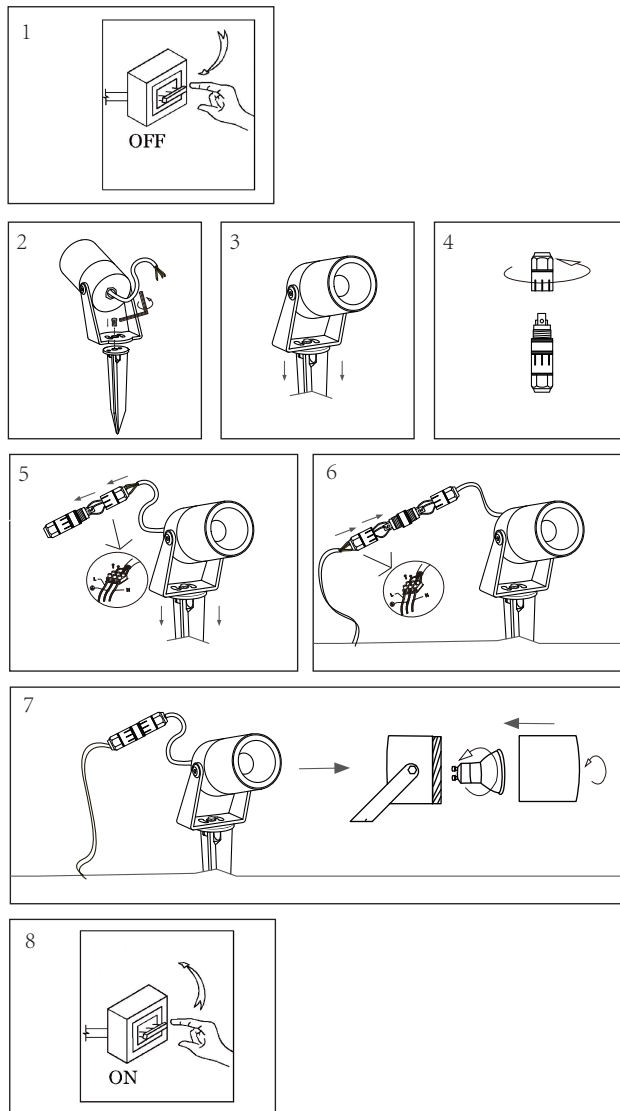

Instruction

O025FL-01B

1 x GU10 (20W)

Model: O025FL-01B
Collection: Outdoor
Series: Scope

Floor Lamps