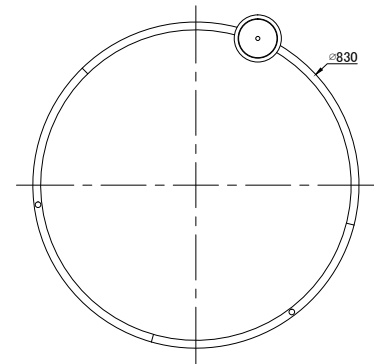

Instruction

MOD054PL-L52W4K

MAX 52W
2200 Lumen

Model: MOD054PL-L52W4K
Collection: Technical
Series: Line

Pendant Lamps