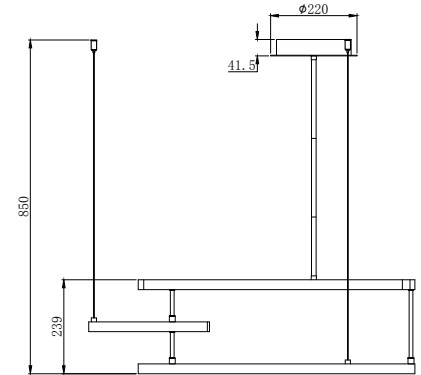

Instruction

MOD054PL-L52W4K

MAX 52W
2200 Lumen

Model: MOD054PL-L52W4K
Collection: Technical
Series: Line

Pendant Lamps