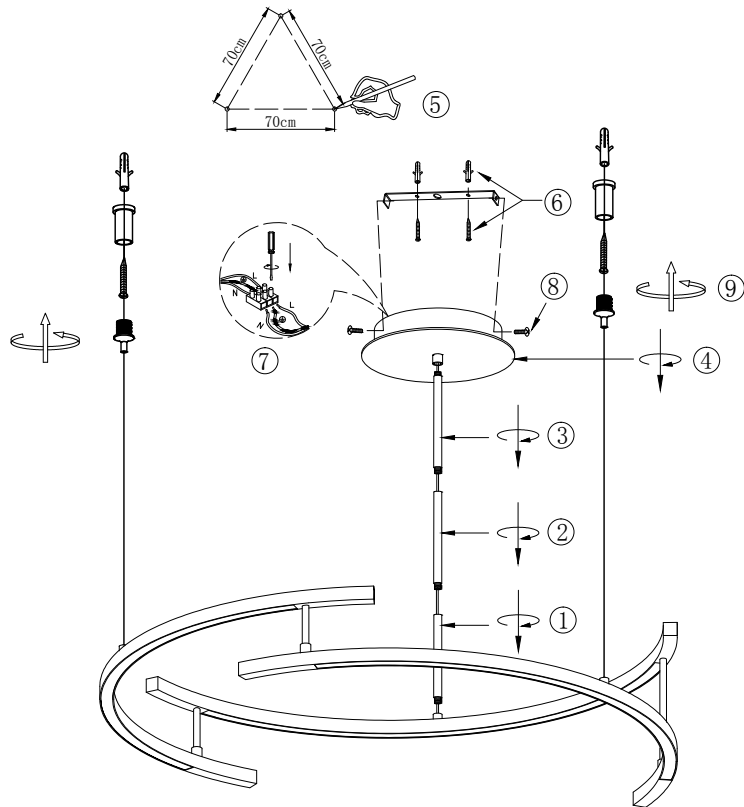

Instruction

MOD054PL-L52W4K

MAX 52W
2200 Lumen

Model: MOD054PL-L52W4K
Collection: Technical
Series: Line

Pendant Lamps