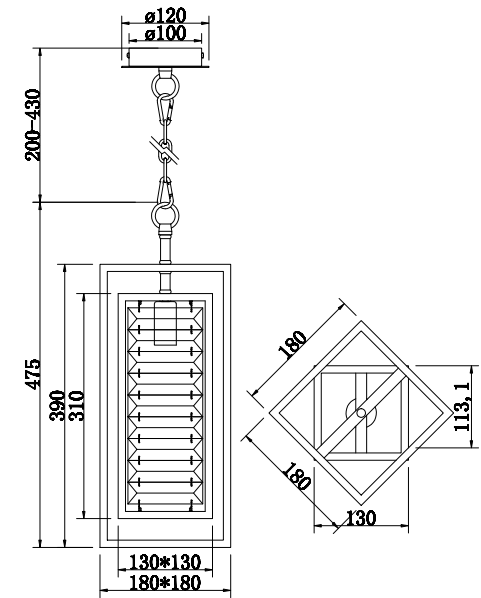

Instruction

MOD060PL-01G

1 x E14 (60W)

Model: MOD060PL-01G
Collection: Neoclassic
Series: Tening

Pendant Lamps