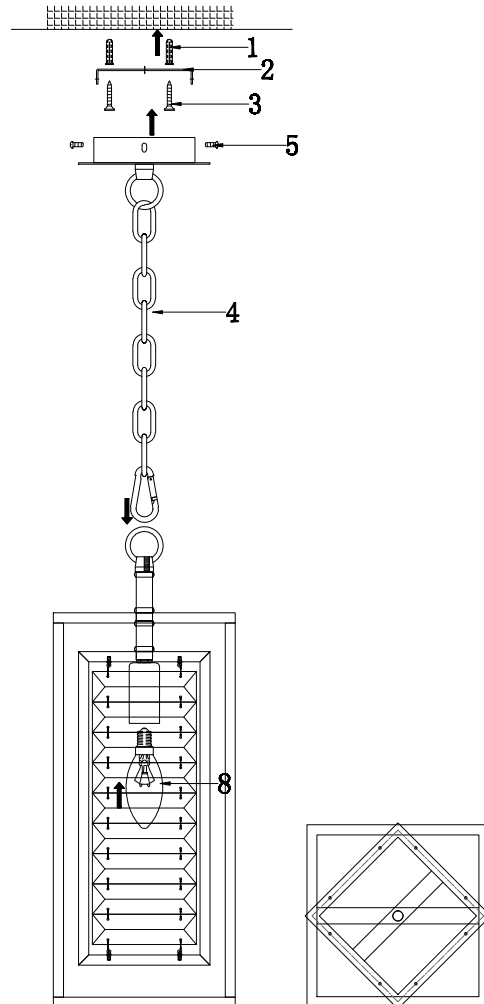

Instruction

MOD060PL-01G

1 x E14 (60W)

Model: MOD060PL-01G
Collection: Neoclassic
Series: Tening

Pendant Lamps